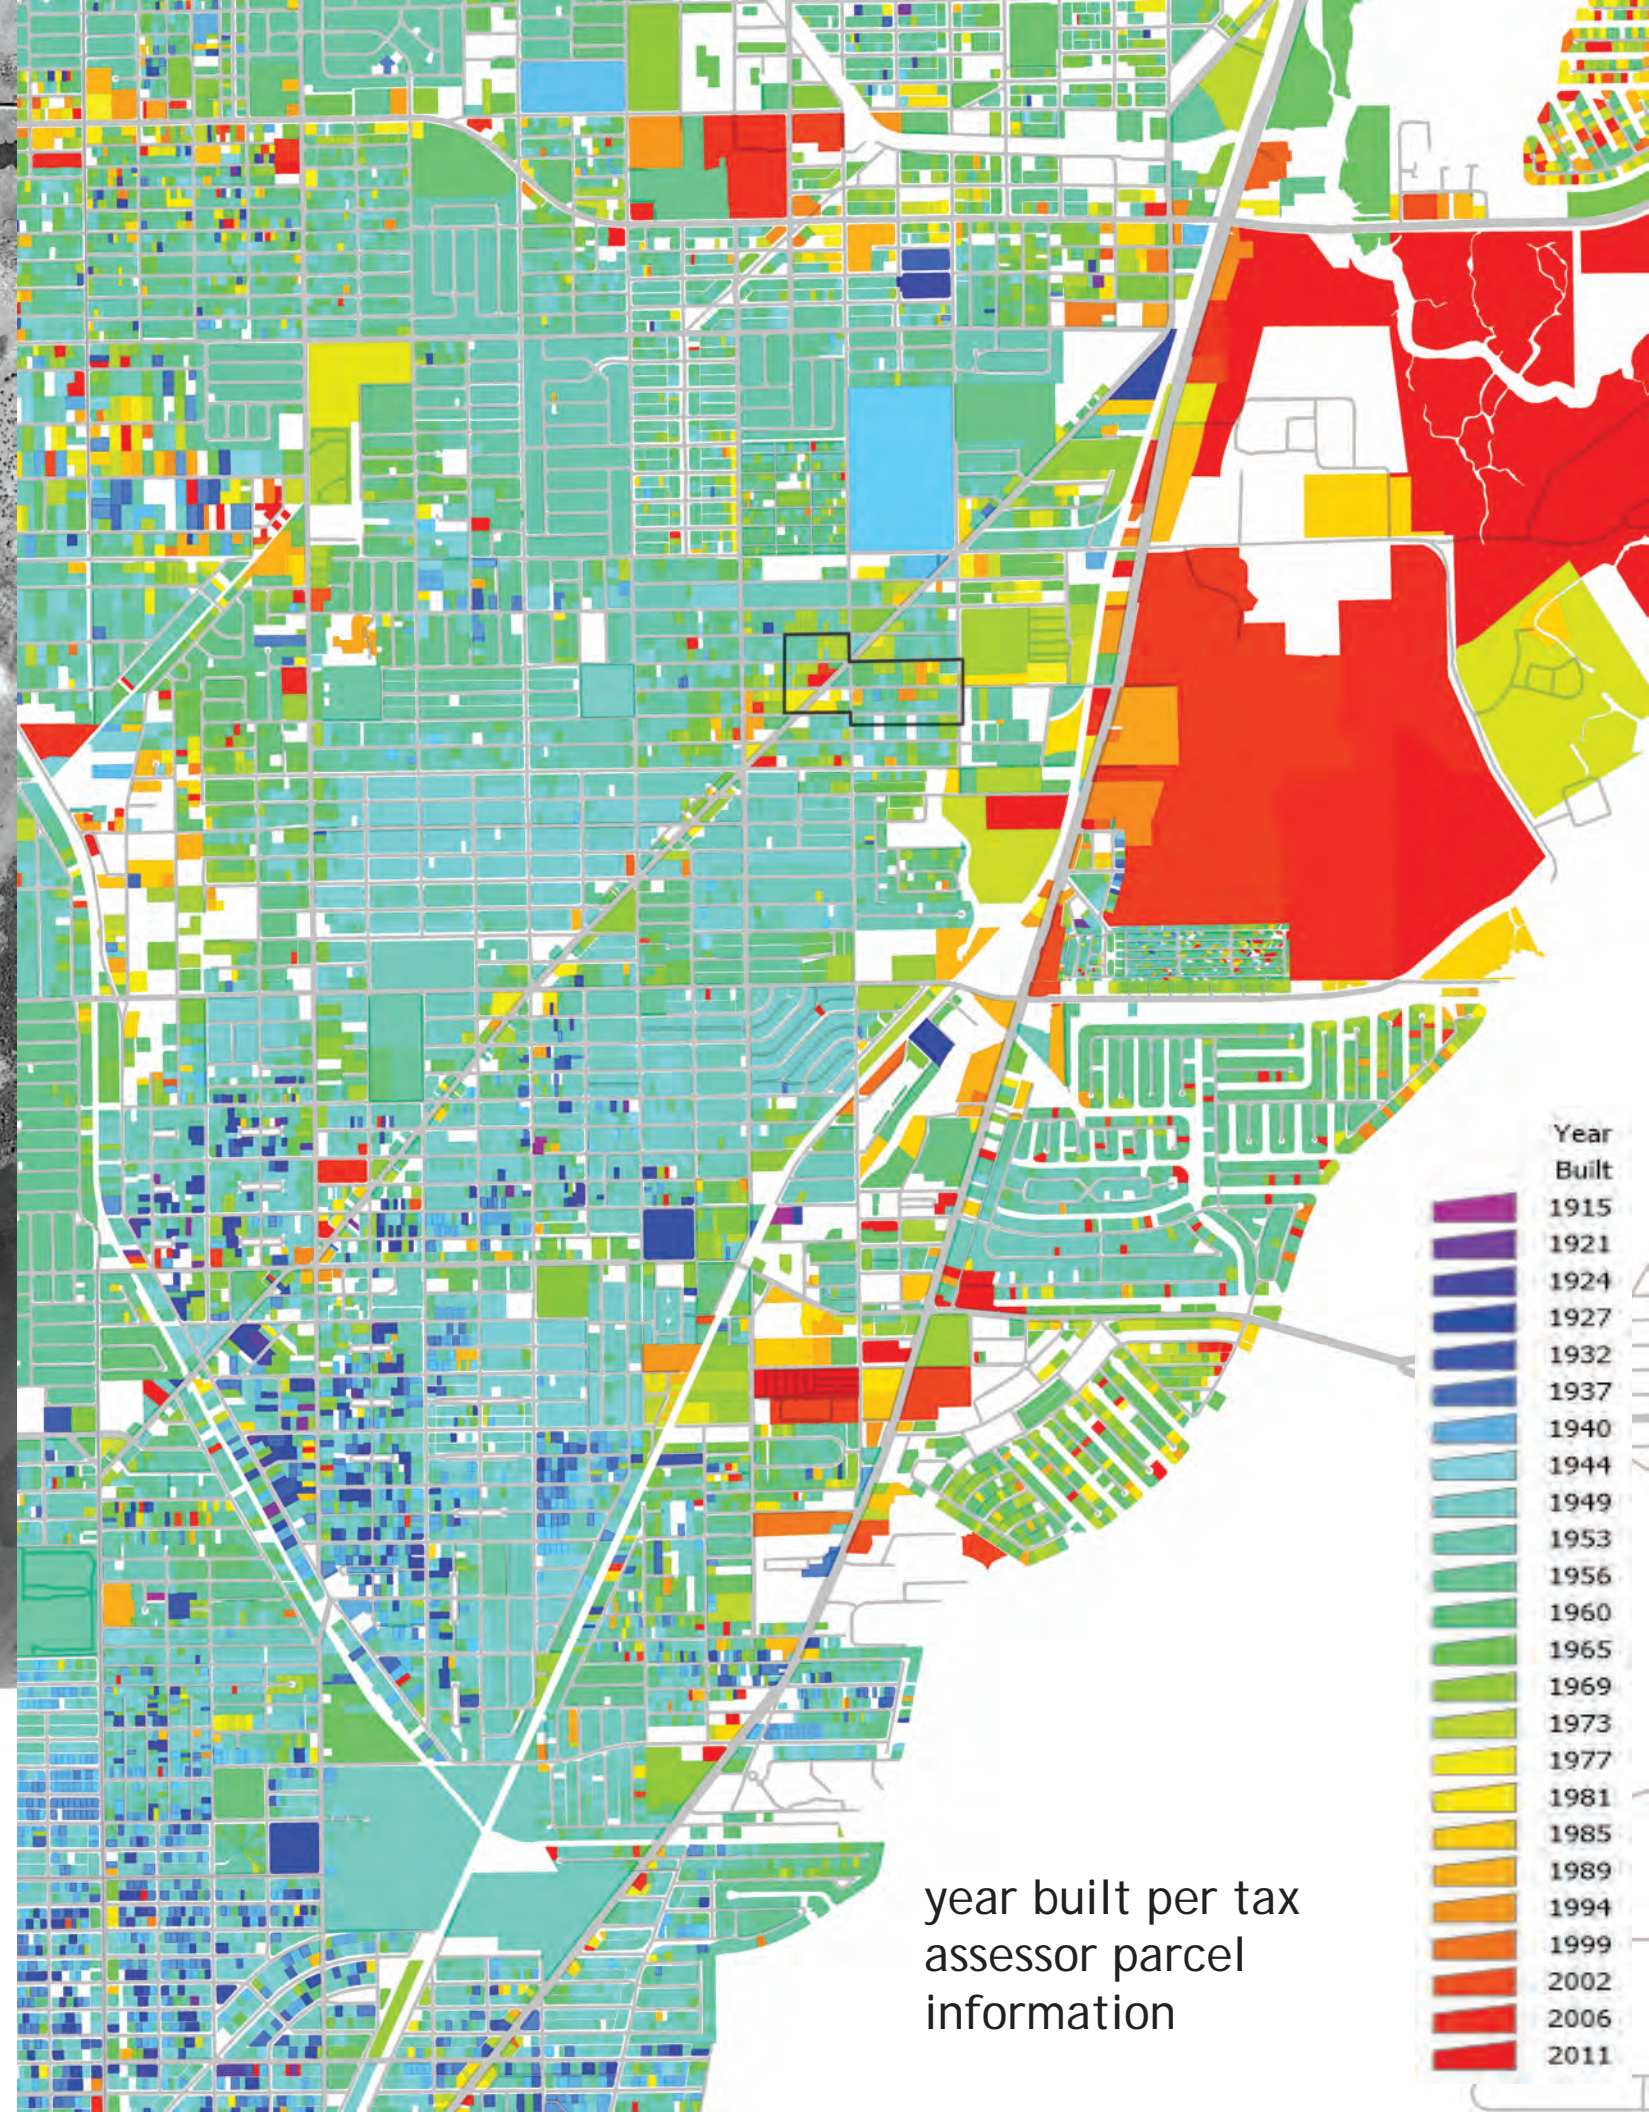

1924 Air  
Photos

approximate  
elevation feet

1924 Air Photos

year built per tax assessor parcel information

Year Built
1915
1921
1924
1927
1932
1937
1940
1944
1949
1953
1956
1960
1965
1969
1973
1977
1981
1985
1989
1994
1999
2002
2006
2011